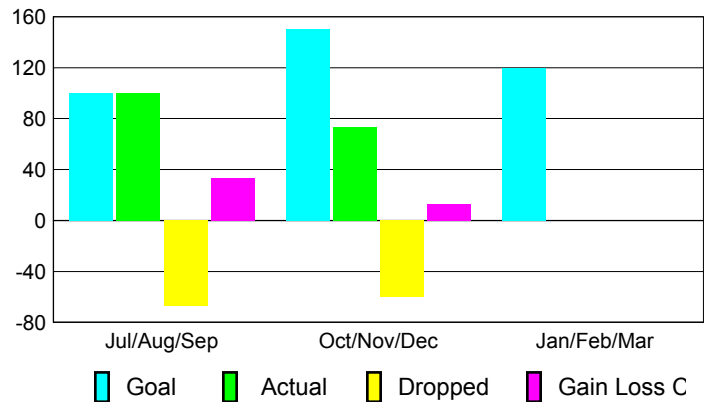

Club Results 2012-2013

Goal, New, Dropped, Gain/Loss

Comparison of Club Gain/Loss

Current Year Compared to the Previous Year

YTD Status Quo Clubs 2012-2013

Status Quo Clubs Compared to Status Quo Members

MEMBERSHIP

Membership Results 2012-2013

Membership 2011-2012

Month	Net Memb Goal	Actual New Memb	Actual Dropped Memb	Gain/Loss of Memb	Gain/Loss of Memb
Jul/Aug/Sep	100	100	-67	33	58
Oct/Nov/Dec	150	73	-60	13	-9
Jan/Feb/Mar	120	0	-120	-120	23
Totals	370	173	-127	46	72

Membership Results 2012-2013

Goal, New, Dropped, Gain/Loss

Comparison of Membership Gain/Loss

Current Year Compared to the Previous Year

Gender Comparison 2012-2013

Jul/Aug/Sep

Oct/Nov/Dec

Jan/Feb/Mar