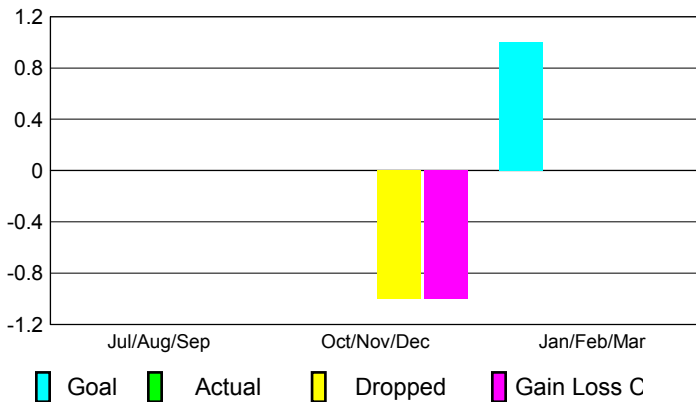

2012-2013 GMT Reports for District (or Undistricted) **District 335 C**

GMT: Junichi Takata

Location: JAPAN

GMT CA: 5

CLUBS

Club Results 2012-2013

Clubs 2011-2012

Month	New Club Goal	Actual New Clubs	Actual Dropped Clubs	Gain/Loss of Clubs	Gain/Loss of Clubs
Jul/Aug/Sep	0	0	0	0	0
Oct/Nov/Dec	0	0	-1	-1	0
Jan/Feb/Mar	1	0	-1	-1	0
Totals	1	0	-1	-1	0

Club Results 2012-2013

Goal, New, Dropped, Gain/Loss

Comparison of Club Gain/Loss

Current Year Compared to the Previous Year

YTD Status Quo Clubs 2012-2013

Status Quo Clubs Compared to Status Quo Members

MEMBERSHIP