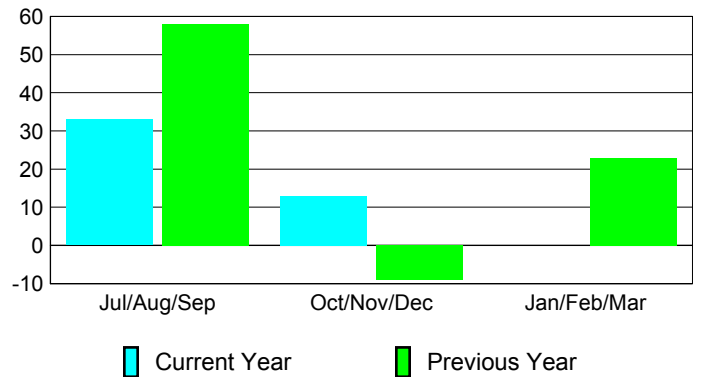

Membership Results 2012-2013

Membership 2011-2012

Month	Net Memb Goal	Actual New Memb	Actual Dropped Memb	Gain/Loss of Memb	Gain/Loss of Memb
Jul/Aug/Sep	100	100	-67	33	58
Oct/Nov/Dec	150	73	-60	13	-9
Jan/Feb/Mar	120	0	-120	-120	23
Totals	370	173	-127	46	72

Membership Results 2012-2013

Goal, New, Dropped, Gain/Loss

Comparison of Membership Gain/Loss

Current Year Compared to the Previous Year

Gender Comparison 2012-2013

Jul/Aug/Sep

Oct/Nov/Dec

Jan/Feb/Mar